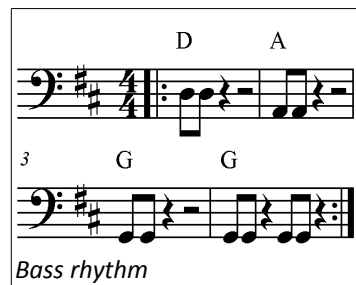

V3 Low bass with rhythm pattern (2 quavers)

V3 D A G G
There is a joy within my soul
D A G G
to know my debt is paid in full.
D A G G
Although I mess up every-day
D A G G
in small and even major ways.