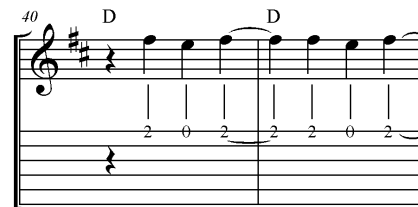

V4 D A G G
I have no fear of judgement day
D A G G
Jesus you've washed my sin a-way.
D A G G
With humble joy I give you praise
D A G G
cause I am sure that I am saved.

C1 D A G G
We're saved, by grace, through faith in Christ alone
D A G G
We're saved, by grace, through faith in Christ alone
G G A A
All for your glory a-lone

C2 Last line half-time

C2 D A G G
So we praise, your name, you've washed our sin away
D A G G
We praise, your name, you've washed our sin away
G A D D
All for your glory a-lone